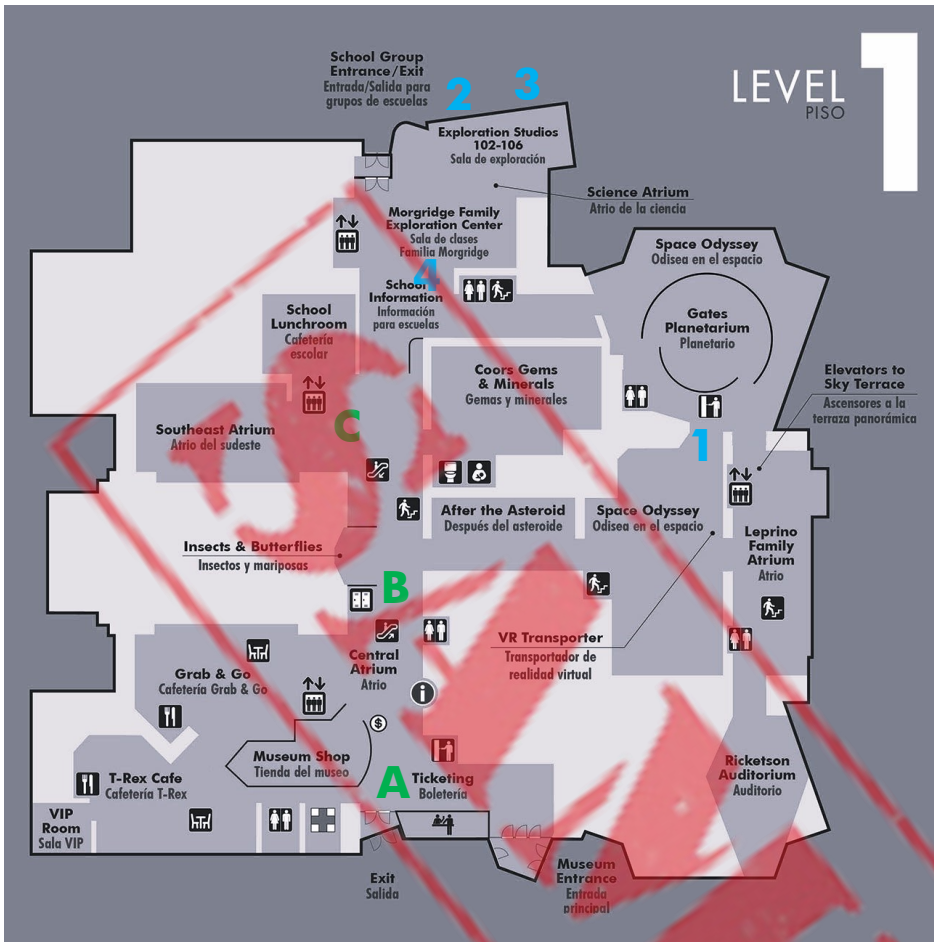

# Evening Maps

## Level 1

### Logistics:

- A. Arrival/Check-in & Departure/Check-out**
- B. Snack & Breakfast**
- C. Orientations**

Evening Activity Schedule p.5

### Activities:

- #1. Gates Planetarium/Space Odyssey**
- #2. Unearth Colorado**  
Exploration Studio 102
- #3. Unearth Colorado**  
Exploration Studio 103
- #4. KEVA Building Challenge**  
Morgridge Family Exploration Center